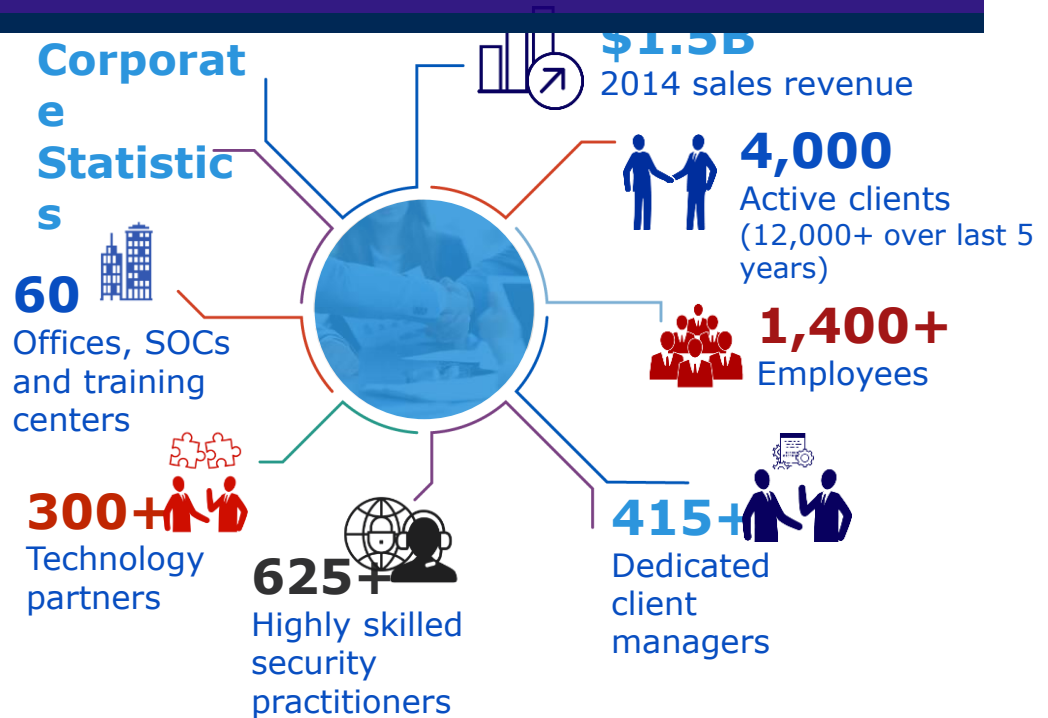

Optiv

The world's largest pure-play cyber security solutions company

Mission:

Partner with organizations to help them plan, build and run successful cyber security programs.

Vision:

To be the world's most advanced, most comprehensive and most trusted partner for cyber security solutions.

Cyber Security = Information Security, Risk, and Compliance Management